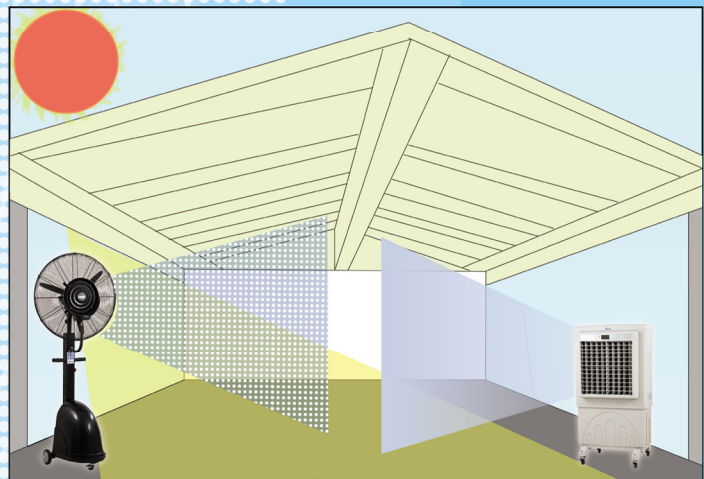

### Features

Steady  
wheels

Economy  
choice

Adjustable  
mist volume

### Technical Data

Dimension	650 x 570 x 1750 mm
Power consumption	220V, 50Hz, 180W
Wind capacity	Slow: 1100 rpm, 170m <sup>3</sup> /min Medium: 1200 rpm, 198m <sup>3</sup> /min Fast: 1350 rpm, 258m <sup>3</sup> /min
Wind Distance	Up to 5m
Mist duration	Slow: 7 hour Medium: 5 hour Fast: 3 hour
Noise	Slow: 55 db Medium: 57 db Fast: 58 db
Color	Black

### Technical Data

Dimension	750 x 530 x 1360 mm
Power consumption	220V, 60Hz, 250W
Air Flow	6,000m <sup>3</sup> /hr
Serving area	50 m <sup>2</sup>
Cool Time	5-6 hour